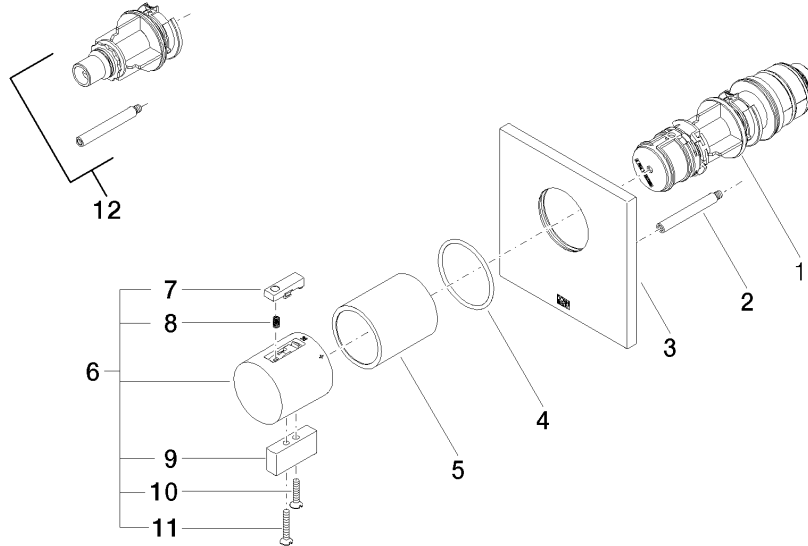

Required miscellaneous

xTOOL Concealed thermostat module without volume control - 35 503 970 90
 •max. recess depth 160 mm
 •min. recess depth 95 mm

Recommended miscellaneous

xGRID Attachment set for integrating in the dry wall construction - 12 340 970 90

Required miscellaneous

xGRID Installation track 555 mm - 12 360 970 90

36 503 985

mm [inches]

Flow rate chart

Certificates

WRAS_2011026.

DVGW_DW-
6512DN0706.

LGA_29930.

LGA_29932.

36 503 985

Spare parts list

No.	Item Number	Name	Quantity used	Delivery time
1	90 15 02 065 00 90	cartridge	1	2
2	90 31 09 095 00 90	bar	1	2
3	09 11 02 196-06	cover	1	60
4	90 14 10 049 00 90	seal	1	2
5	90 21 02 112 00-06	sleeve	1	10
6	04 17 33 006 00-06	handle	1	60
7	90 21 33 011 00-13	handle	1	2
8	90 16 02 027 00 90	spring	1	2
9	09 20 33 006-06	handle	1	10
10	09 30 30 159-06	screw	1	10
11	09 30 30 160-06	screw	1	10
12	12 178 970 90	Extension 46 mm -	1	2