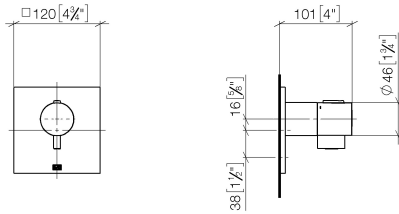

Required miscellaneous

xTOOL Concealed thermostat module without volume control - 35 503 970 90
 •max. recess depth 160 mm
 •min. recess depth 95 mm

Recommended miscellaneous

xGRID Attachment set for integrating in the dry wall construction - 12 340 970 90

Required miscellaneous

xGRID Installation track 555 mm - 12 360 970 90

36 503 985

mm [inches]

Flow rate chart

Certificates

WRAS_2011026.

DVGW_DW-
6512DN0706.